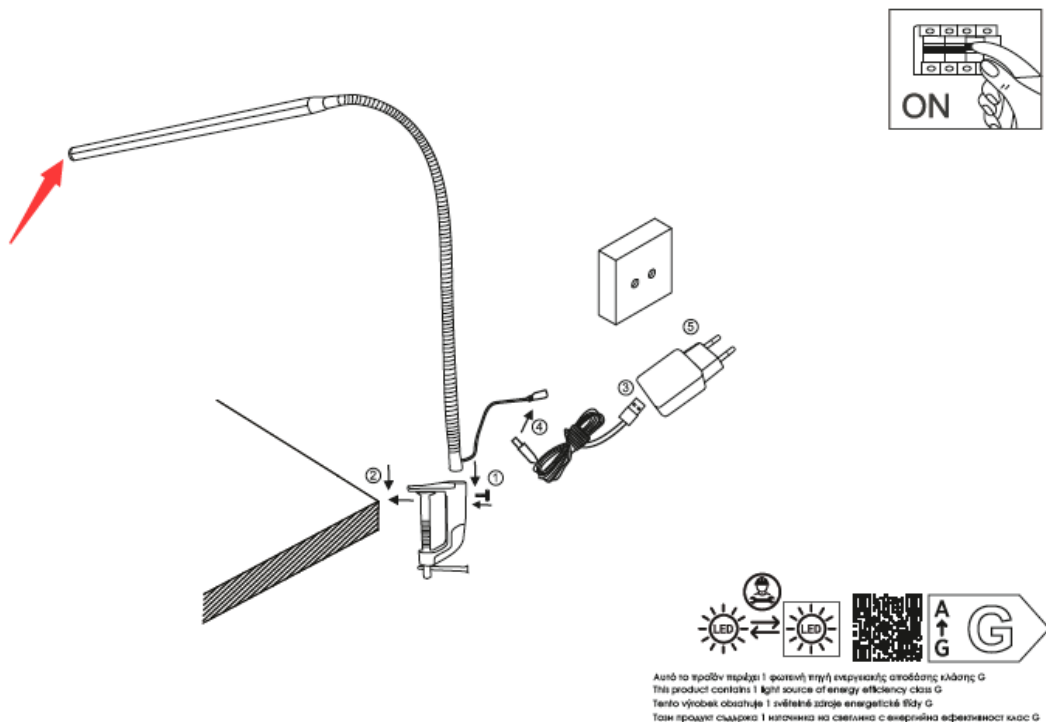

For this code 16055LED, it is very simple lamp with touch switch 3 steps.

1 – 2 – 3 – Off

This position is the touch switch.

We don't have the special manual for this function

Pracovní lampička 16055LED je lampička s dotykovým spínačem 3 kroky.

1 – 2 – 3 – Off

Dotykový spínač je označen červenou šipkou.