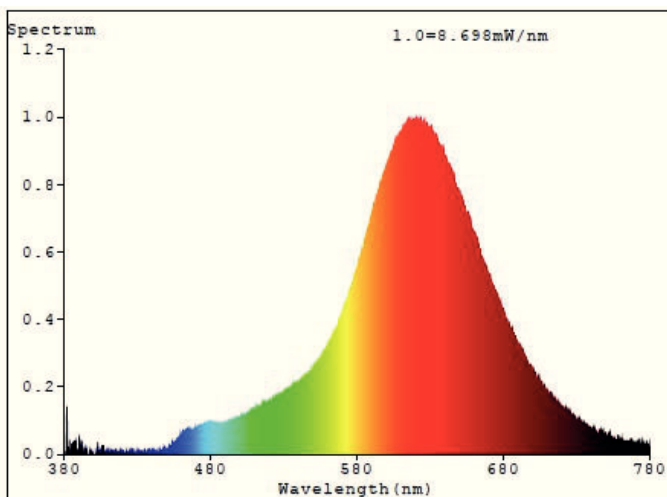

Socket **E27**

Total Wattage **4W**

Lifespan **30.000 hours**

Ingress Protection **IP20**

Mercury Content **0%**

Photometrical Data

Color Temperature **1800K**

Lumen **270Lm**

Beam Angle **360° Symmetrical**

Color Rendering Index (Ra) **≥80**

Dimming **Yes**

Energy Data

Energy Consumption **10.0 kWh/1000h**

The technical data of the product may differ from the listed +/- 10%