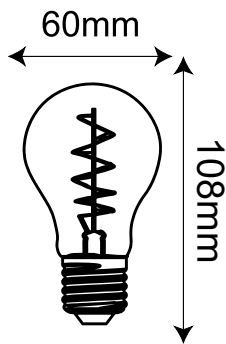

Code:

LED FILAMENT A60 BULB

ELIOR4WWSDIMAM

2 YEARS
GUARANTEE

Technical Data

Body Material **Glass**

Input Voltage **230V AC**

Input Frequency **50Hz**

Socket **E27**

Total Wattage **4W**

Lifespan **30.000 hours**

Ingress Protection **IP20**

Mercury Content **0%**

Photometrical Data

Color Temperature **1800K**

Lumen **270Lm**

Beam Angle **360° Symmetrical**

Color Rendering Index (Ra) **≥80**

Dimming **Yes**

Energy Data

Energy Consumption **10.0 kWh/1000h**

The technical data of the product may differ from the listed +/- 10%